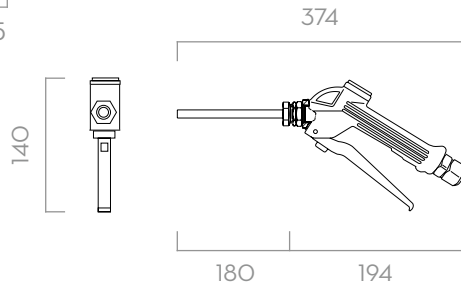

CHART

EASY WINDSCREEN / PLASTIC MANUAL NOZZLE

TYPE OF FLUID WATER
TEMPERATURE 23 °C

IN THE BOX

- PLASTIC MANUAL NOZZLE
- EASY WINDSCREEN NOZZLE

DETAILS

LEVER LOCK

LEVER LOCK

DIMENSIONS

PLASTIC MANUAL NOZZLE

EASY WINDSCREEN

Dimensions expressed in millimeters

MATERIALS

- BODY: TECHNOPOLYMER
- VALVE: VITON

TECHNICAL DATA

CODE	DESCRIPTION	FLUIDS TYPE	FLOW RATE		WORKING PRESSURE		BATTERIES	INLET	OUTLET
			L/MIN	GPM	BAR	PSI	SIZE N NO.		