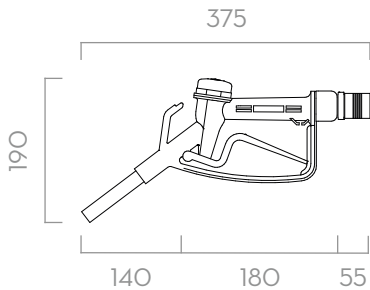

CHART

EASY WINDSCREEN / PLASTIC MANUAL NOZZLE

TYPE OF FLUID WATER
TEMPERATURE 23 °C

IN THE BOX

- PLASTIC MANUAL NOZZLE
- EASY WINDSCREEN NOZZLE

DETAILS

LEVER LOCK

LEVER LOCK

DIMENSIONS

PLASTIC MANUAL NOZZLE

EASY WINDSCREEN

Dimensions expressed in millimeters

MATERIALS

- BODY: TECHNOPOLYMER
- VALVE: VITON

TECHNICAL DATA

CODE	DESCRIPTION	FLUIDS TYPE	FLOW RATE		WORKING PRESSURE		BATTERIES	INLET	OUTLET
			L/MIN	GPM	BAR	PSI	SIZE N NO.		