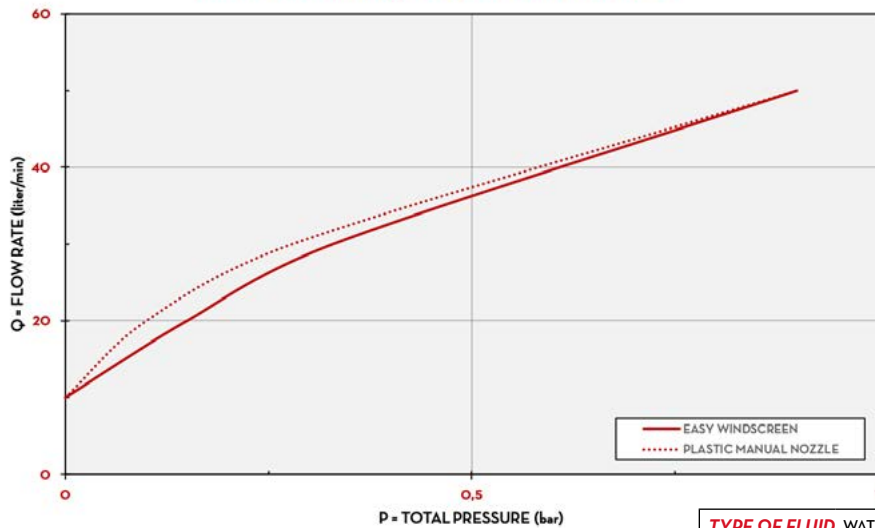

CHART

EASY WINDSCREEN / PLASTIC MANUAL NOZZLE

TYPE OF FLUID WATER
TEMPERATURE 23 °C

IN THE BOX

- PLASTIC MANUAL NOZZLE
- EASY WINDSCREEN NOZZLE

DETAILS

LEVER LOCK

LEVER LOCK